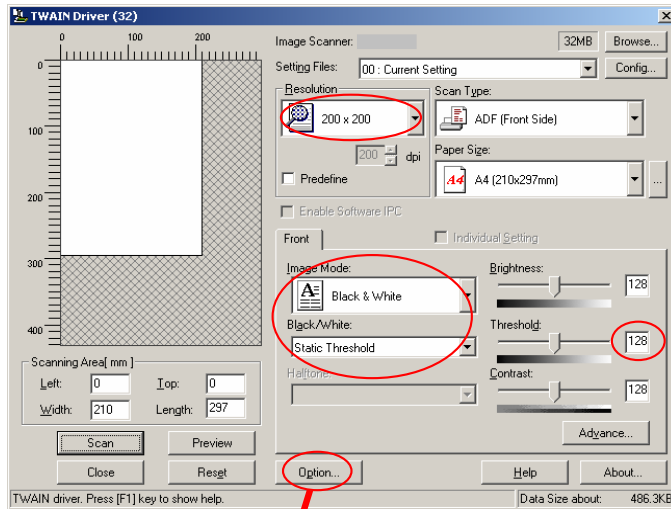

PANTONE Dropout confirmation

Model: fi-5750C
Color sample: Color sample PANTONE by Letraset Color PaperSelector Uncoated 1, 2
Environment
- Application software: ScandAll 21 V 4.2.17
- Driver: FUJITSU TWAIN32 DRIVER V 9.12.35
- Scanning mode: Flatbed scanning
Fixed slice, binary (Slice = 128)
Resolution: 200dpi
White level follower: Disabled
Dropout color designation: Red/Green/Blue
Background: White/Black
Other settings: Driver default setting

- Judgment method: Visual inspection
(Except dust/dirt)